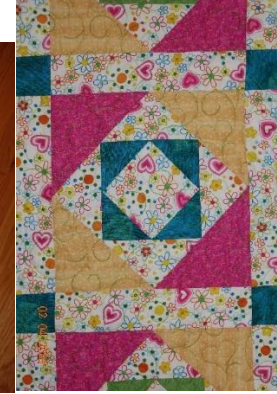

Janet

The Quilter's Express February and March 2021

Official Newsletter of the Shiner Heritage Quilters

What has everyone been doing???

Toni Rogers first T-shirt Quilt!! Great Job!!!

Irene Cerny just finished putting the binding on this quilt using a new ruler. It was quilted by **Annette Meyer!**

Bernadette Kresta sent these two pictures in. First, a quilt she just completed and the second is her blocks 4 & 5 for the Block of the Month.

Janet Ferguson has been working on purple...again!!! Trying to make it a KING size!! LOL