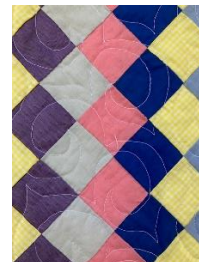

*Pieced By Ethel Hill
Great Aunt of
Judy Appleby Baker
Circa Mid. 20th Century

Custom Quilted By
Pinkie Leatherwood
Pink Lady Quilts
Hallettsville Texas
January 2021*

Pinkie Leatherwood completed free-motion quilting on two quilts for one of her customers. These were quilted on her home (domestic) sewing machine using the same quilting pattern.